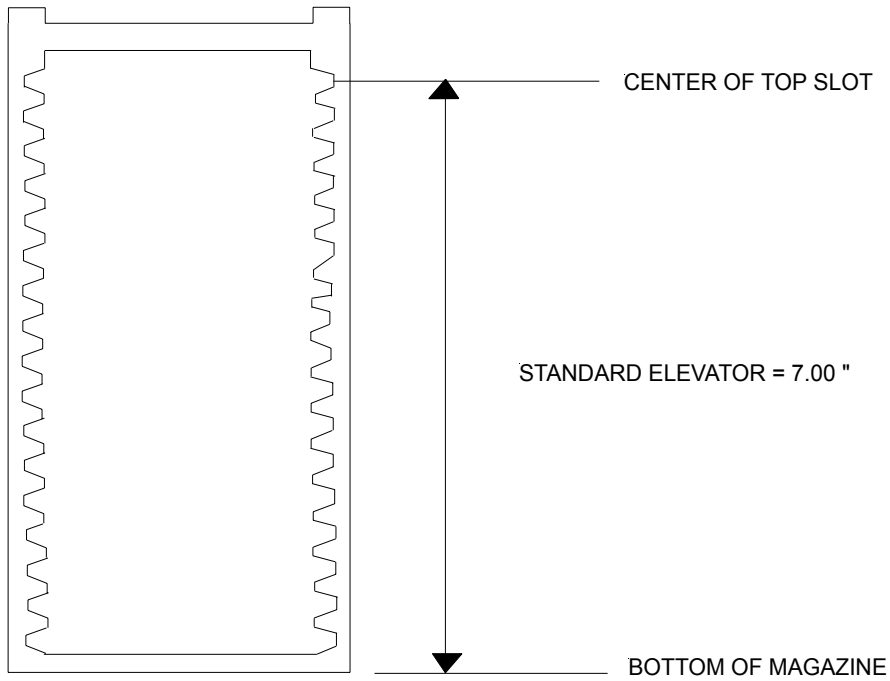

**ALLTEQ INDUSTRIES**  
**INDEXER AND MAGAZINE CAPABILITIES for L1520e**

Note: All Specifications For Machines Shipped 01/01/99 or Later

**L1520e X-Y-Z TRAVEL LIMITS:**

X-TRAVEL = 1.40"  
Y-TRAVEL = 2.40"  
Z-TRAVEL = 1.10"

**LFI3010 STANDARD CHESSMAN TRAVEL:**

X-TRAVEL = 1.40"

Y-TRAVEL = 3.00"

**ALLTEQ INDUSTRIES**  
**INDEXER AND MAGAZINE CAPABILITIES for LFI3060**

Note: All Specifications For Machines Shipped 01/01/99 or Later

**LFI3060 X-Y TRAVEL LIMITS:**  
X-TRAVEL = 1.40"  
Y-TRAVEL = 1.90"

**ALLTEQ INDUSTRIES**  
**INDEXER AND MAGAZINE CAPABILITIES for LFI3010**

Note: All Specifications For Machines Shipped 01/01/99 or Later

**LFI3010 STANDARD CHESSMAN TRAVEL:**

X-TRAVEL = 1.40"  
Y-TRAVEL = 1.40"

**LFI3010 EXTENDED CHESSMAN TRAVEL:**

X-TRAVEL = 1.40"  
Y-TRAVEL = 1.60"