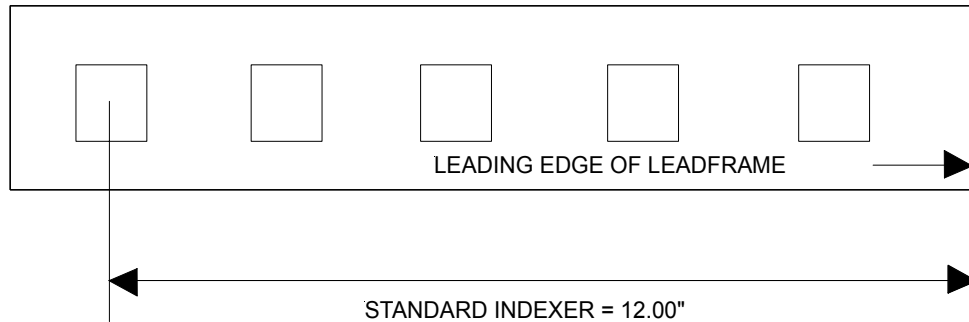

**ALLTEQ INDUSTRIES**  
**INDEXER AND MAGAZINE CAPABILITIES for L1520e**

Note: All Specifications For Machines Shipped 01/01/99 or Later

**L1520e X-Y-Z TRAVEL LIMITS:**

X-TRAVEL = 1.40"  
Y-TRAVEL = 2.40"  
Z-TRAVEL = 1.10"

**ALLTEQ INDUSTRIES**  
**INDEXER AND MAGAZINE CAPABILITIES for LFI3020**

Note: All Specifications For Machines Shipped 01/01/99 or Later

STANDARD INDEXER = 12.00" w/o OFFSET INSPECTION POINT

OFFSET INDEXER = 9.25" w/ OFFSET INSPECTION POINT

**LFI3010 STANDARD CHESSMAN TRAVEL:**

X-TRAVEL = 1.40"

Y-TRAVEL = 3.00"

**ALLTEQ INDUSTRIES**  
**INDEXER AND MAGAZINE CAPABILITIES for LFI3060**

Note: All Specifications For Machines Shipped 01/01/99 or Later

**LFI3010 STANDARD CHESSMAN TRAVEL:**

X-TRAVEL = 1.40"  
Y-TRAVEL = 1.40"

**LFI3010 EXTENDED CHESSMAN TRAVEL:**

X-TRAVEL = 1.40"  
Y-TRAVEL = 1.60"