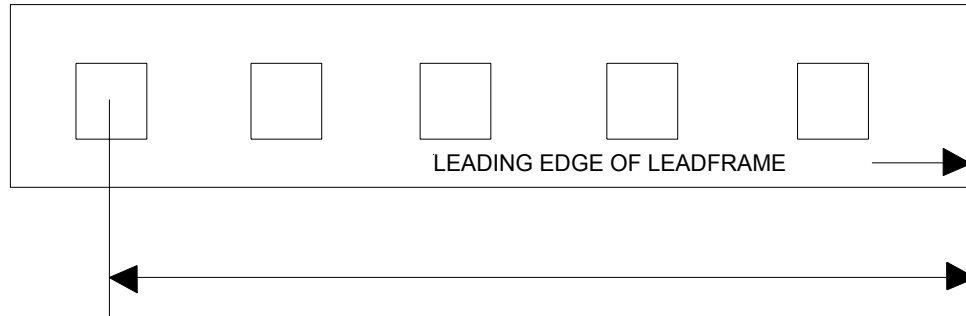

**ALLTEQ INDUSTRIES**  
**INDEXER AND MAGAZINE CAPABILITIES for L1520e**

Note: All Specifications For Machines Shipped 01/01/99 or Later

**L1520e X-Y-Z TRAVEL LIMITS:**

X-TRAVEL = 1.40"  
Y-TRAVEL = 2.40"  
Z-TRAVEL = 1.10"

**ALLTEQ INDUSTRIES**  
**INDEXER AND MAGAZINE CAPABILITIES for LFI3020**

Note: All Specifications For Machines Shipped 01/01/99 or Later

STANDARD INDEXER = 12.00" w/o OFFSET INSPECTION POINT

OFFSET INDEXER = 9.25" w/ OFFSET INSPECTION POINT

**LFI3010 STANDARD CHESSMAN TRAVEL:**

X-TRAVEL = 1.40"

Y-TRAVEL = 3.00"

**ALLTEQ INDUSTRIES**  
**INDEXER AND MAGAZINE CAPABILITIES for LFI3060**

Note: All Specifications For Machines Shipped 01/01/99 or Later

**LFI3010 STANDARD CHESSMAN TRAVEL:**

X-TRAVEL = 1.40"  
Y-TRAVEL = 1.40"

**LFI3010 EXTENDED CHESSMAN TRAVEL:**

X-TRAVEL = 1.40"  
Y-TRAVEL = 1.60"