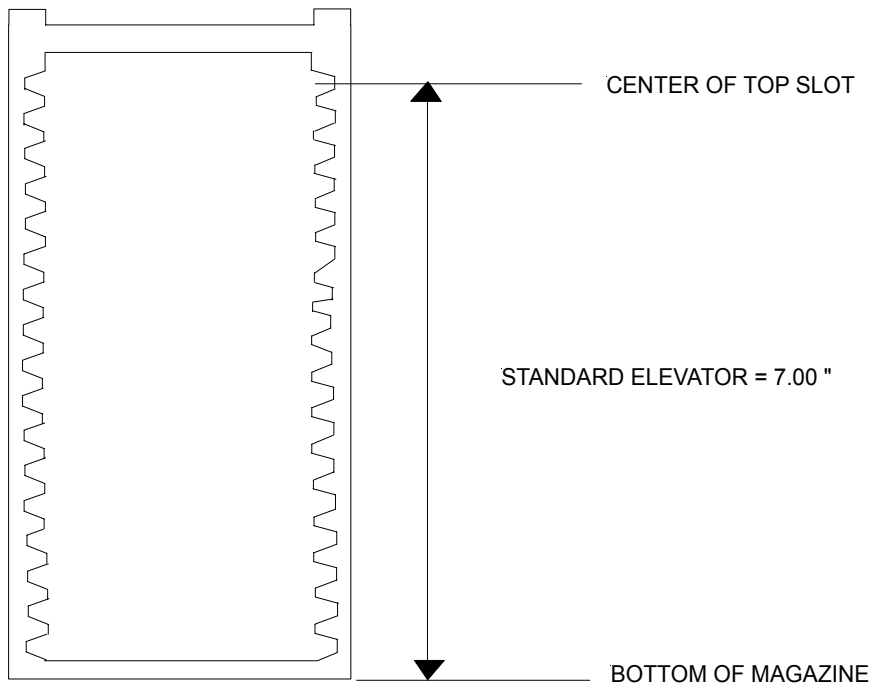

**ALLTEQ INDUSTRIES**  
**INDEXER AND MAGAZINE CAPABILITIES for L1520e**

Note: All Specifications For Machines Shipped 01/01/99 or Later

**L1520e X-Y-Z TRAVEL LIMITS:**

X-TRAVEL = 1.40"  
Y-TRAVEL = 2.40"  
Z-TRAVEL = 1.10"

**LFI3010 STANDARD CHESSMAN TRAVEL:**

X-TRAVEL = 1.40"

Y-TRAVEL = 3.00"

**ALLTEQ INDUSTRIES**  
**INDEXER AND MAGAZINE CAPABILITIES for LFI3060**

Note: All Specifications For Machines Shipped 01/01/99 or Later

**LFI3060 X-Y TRAVEL LIMITS:**  
X-TRAVEL = 1.40"  
Y-TRAVEL = 1.90"

**ALLTEQ INDUSTRIES**  
**INDEXER AND MAGAZINE CAPABILITIES for LFI3010**

Note: All Specifications For Machines Shipped 01/01/99 or Later

**LFI3010 STANDARD CHESSMAN TRAVEL:**

X-TRAVEL = 1.40"  
Y-TRAVEL = 1.40"

**LFI3010 EXTENDED CHESSMAN TRAVEL:**

X-TRAVEL = 1.40"  
Y-TRAVEL = 1.60"