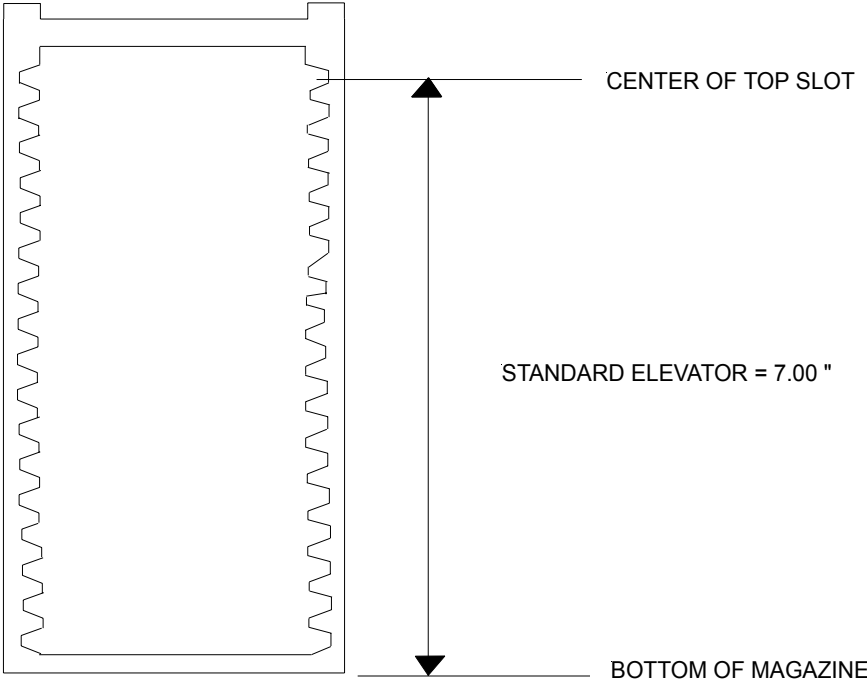

**ALLTEQ INDUSTRIES**  
**INDEXER AND MAGAZINE CAPABILITIES for LFI3020**

Note: All Specifications For Machines Shipped 01/01/99 or Later

STANDARD INDEXER = 12.00" w/o OFFSET INSPECTION POINT

OFFSET INDEXER = 9.25" w/ OFFSET INSPECTION POINT

**LFI3010 STANDARD CHESSMAN TRAVEL:**

X-TRAVEL = 1.40"

Y-TRAVEL = 3.00"

**ALLTEQ INDUSTRIES**  
**INDEXER AND MAGAZINE CAPABILITIES for LFI3060**

Note: All Specifications For Machines Shipped 01/01/99 or Later

**LFI3060 X-Y TRAVEL LIMITS:**  
X-TRAVEL = 1.40"  
Y-TRAVEL = 1.90"

**ALLTEQ INDUSTRIES**  
**INDEXER AND MAGAZINE CAPABILITIES for LFI3010**

Note: All Specifications For Machines Shipped 01/01/99 or Later

**LFI3010 STANDARD CHESSMAN TRAVEL:**

X-TRAVEL = 1.40"  
Y-TRAVEL = 1.40"

**LFI3010 EXTENDED CHESSMAN TRAVEL:**

X-TRAVEL = 1.40"  
Y-TRAVEL = 1.60"