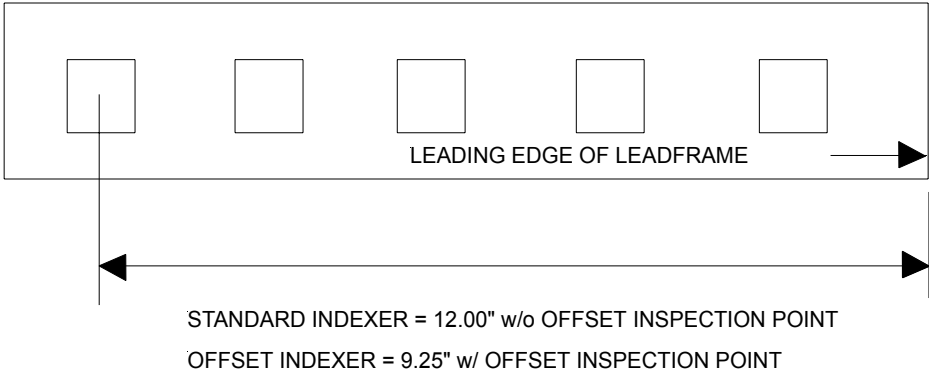

**LFI3010 STANDARD CHESSMAN TRAVEL:**

X-TRAVEL = 1.40"

Y-TRAVEL = 3.00"

**ALLTEQ INDUSTRIES**  
**INDEXER AND MAGAZINE CAPABILITIES for LFI3060**

Note: All Specifications For Machines Shipped 01/01/99 or Later

**LFI3060 X-Y TRAVEL LIMITS:**  
X-TRAVEL = 1.40"  
Y-TRAVEL = 1.90"

**ALLTEQ INDUSTRIES**  
**INDEXER AND MAGAZINE CAPABILITIES for LFI3010**

Note: All Specifications For Machines Shipped 01/01/99 or Later