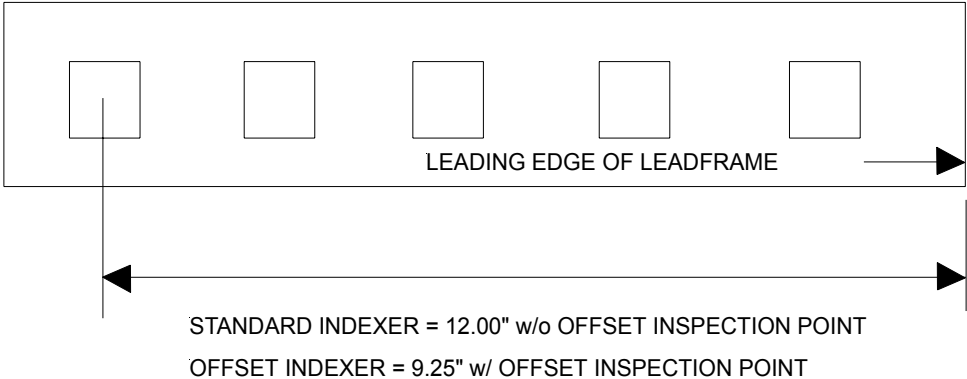

**ALLTEQ INDUSTRIES**  
**INDEXER AND MAGAZINE CAPABILITIES for LFI3020**

Note: All Specifications For Machines Shipped 01/01/99 or Later

STANDARD INDEXER = 12.00" w/o OFFSET INSPECTION POINT

OFFSET INDEXER = 9.25" w/ OFFSET INSPECTION POINT

**LFI3010 STANDARD CHESSMAN TRAVEL:**

X-TRAVEL = 1.40"

Y-TRAVEL = 3.00"

**ALLTEQ INDUSTRIES**  
**INDEXER AND MAGAZINE CAPABILITIES for LFI3060**

Note: All Specifications For Machines Shipped 01/01/99 or Later