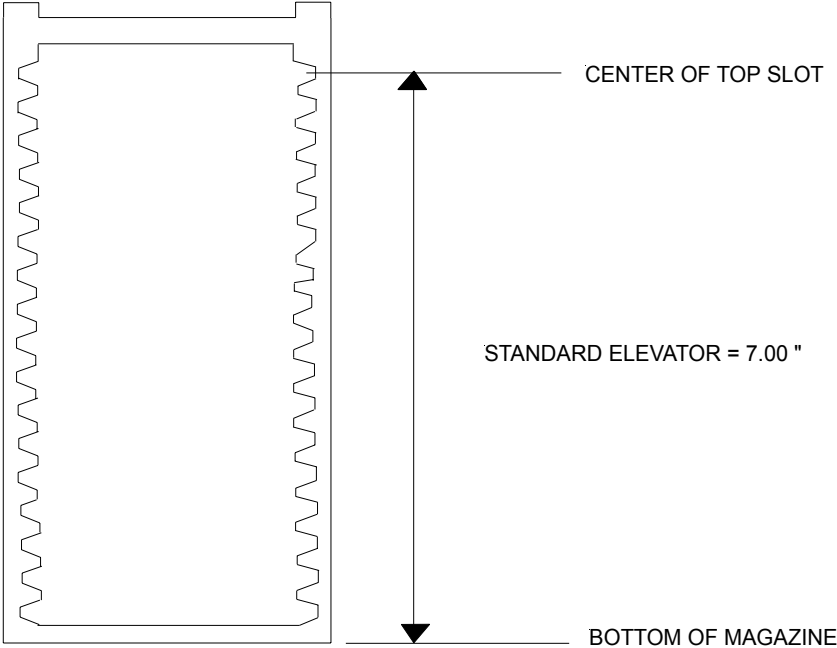

**LFI3010 STANDARD CHESSMAN TRAVEL:**

X-TRAVEL = 1.40"

Y-TRAVEL = 3.00"

**ALLTEQ INDUSTRIES**  
**INDEXER AND MAGAZINE CAPABILITIES for LFI3060**

Note: All Specifications For Machines Shipped 01/01/99 or Later

**LFI3060 X-Y TRAVEL LIMITS:**  
X-TRAVEL = 1.40"  
Y-TRAVEL = 1.90"

**ALLTEQ INDUSTRIES**  
**INDEXER AND MAGAZINE CAPABILITIES for LFI3010**

Note: All Specifications For Machines Shipped 01/01/99 or Later

**LFI3010 STANDARD CHESSMAN TRAVEL:**

X-TRAVEL = 1.40"  
Y-TRAVEL = 1.40"

**LFI3010 EXTENDED CHESSMAN TRAVEL:**

X-TRAVEL = 1.40"  
Y-TRAVEL = 1.60"